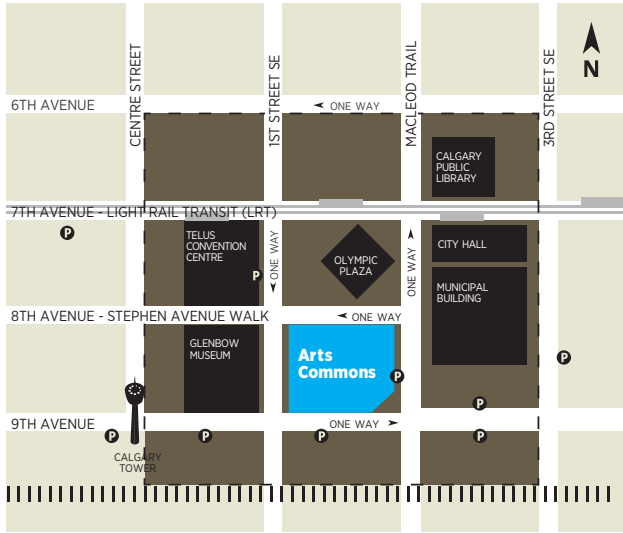

# VENUE LOCATION

Arts Commons is located on Stephen Avenue, in the heart of downtown Calgary.

## Park the car

Underground parking is available at Arts Commons. Enter off Macleod Trail between 9th & 8th avenues.

## Other options include:

**Civic Plaza**, located at 322 - 9th Avenue SE.

**Telus Convention Centre**, situated off 1st Street SE between 7th & 8th avenues.

**Palliser Square**, located on the south side in the 100 block on 9th Avenue SW. Access to Arts Commons is via the +15 network.

## Take the LRT

C-Train LRT runs along 7th Ave, one block north of Arts Commons. If going eastbound, get off at Centre Street Station. If going westbound, get off at the City Hall Station.

Arts Commons  
205 8th Avenue SE Calgary, AB T2G 0K9