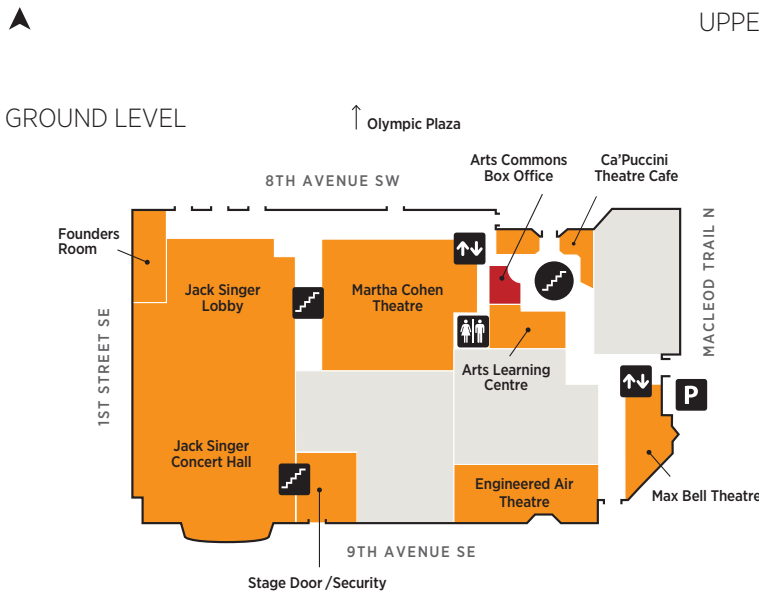

## Park the car

Underground parking is available at Arts Commons. Enter off Macleod Trail between 9th & 8th avenues.

## Other options include:

**Civic Plaza**, located at 322 - 9th Avenue SE.

**Telus Convention Centre**, situated off 1st Street SE between 7th & 8th avenues.

**Palliser Square**, located on the south side in the 100 block on 9th Avenue SW. Access to Arts Commons is via the +15 network.

**Open air parking lots** in the 200, 300 and 400 blocks on the south side of 9th avenue SE.

**On street parking meters** are free evenings after 6 pm and on Sundays.

## Take the LRT

C-Train LRT runs along 7th Ave, one block north of Arts Commons. If going eastbound, get off at Centre Street Station. If going westbound, get off at the City Hall Station.

Arts Commons  
205 8th Avenue SE Calgary, AB T2G 0K9