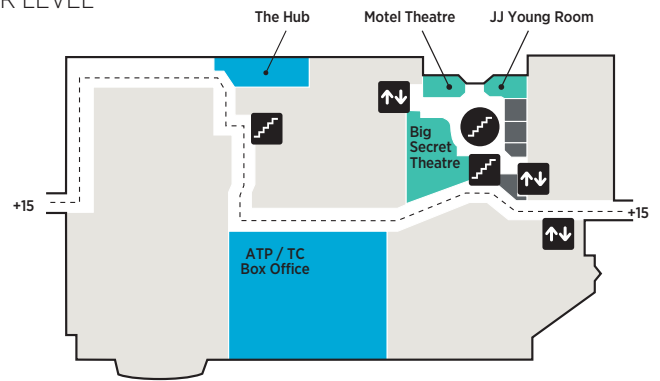

UPPER LEVEL

For more information or to book call **403.294.7455**
or email us booking@artsccommons.ca

artsccommons.ca